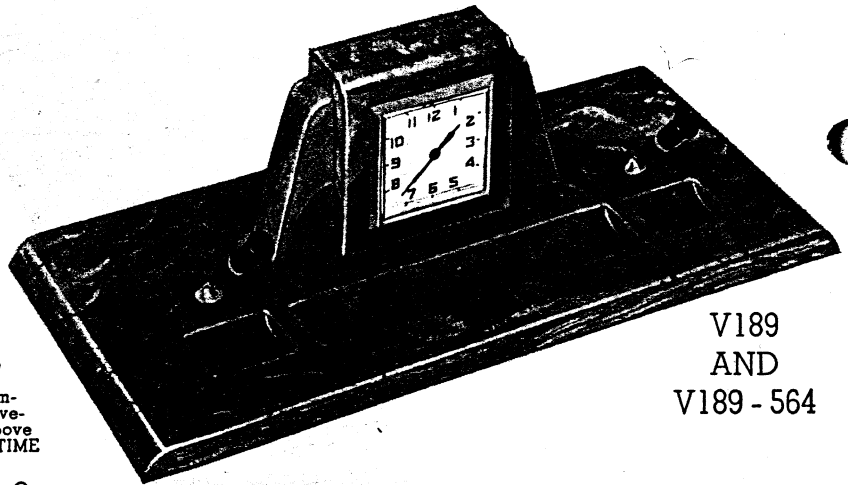

T099 GTISU. Black and gold Italian marble. Same as T109 except material. 8 x 4 3/4 inches. Base only with two LIFETIME Pens $25.00.

T098-565 GOFIT. Base and clock combination with Seth Thomas 8-day movement. Same as T108-562 shown above except material. With one LIFETIME Pen $31.50.

**V189
AND
V189 - 564**

V189 GXOKE. Green Brazilian Onyx with pencil groove and two pin scoops. 19 x 9 inches. Base only with two LIFETIME Pens $100.00.

V189-564 GOGOW. Base and clock combination as illustrated with two LIFETIME Pens $150.00.

V029 CABOL. Green Brazilian Onyx. 10 x 5 inches. With two LIFETIME Pens $30.00.

V029-560 GOKUX. Base and clock (as shown on V099) combination with two LIFETIME Pens $50.00.

V159 GVOBA. Black and gold Italian marble with two pin scoops and gold name plate. 18 x 9 inches. Base only with two LIFETIME Pens $50.00.

V159-559 GOLAZ. Base and clock combination with Seth Thomas 8-day movement as illustrated with two LIFETIME Pens $67.50.

V039 CABAP. Black Carrara with gold trim. 10 x 7 inches. Base only with two LIFETIME Pens $35.00.

V039-561 GOMEB. Same base as V039 with clock (as shown on V089 base). With two LIFETIME Pens $52.50.

T018 PIXYK. Green Brazilian Onyx with pin scoop. 6 x 9 inches. With LIFETIME Pen $25.00.

V050 BUBED. Green Brazilian Onyx with scoop. 12 x 6 inches. Base only with LIFETIME Pen and SLD Pencil $35.00.

V050-560 GONIC. Base and clock (as shown on V069 base) combination with LIFETIME Pen and SLD Pencil $55.00.

V099 BUBUF. Green Brazilian Onyx with pin scoop. 19 x 8 inches. Base only with two LIFETIME Pens $65.00.

V099-560 GOPUD. Base and clock combination with Seth Thomas 8-day movement as illustrated with two LIFETIME Pens $85.00.